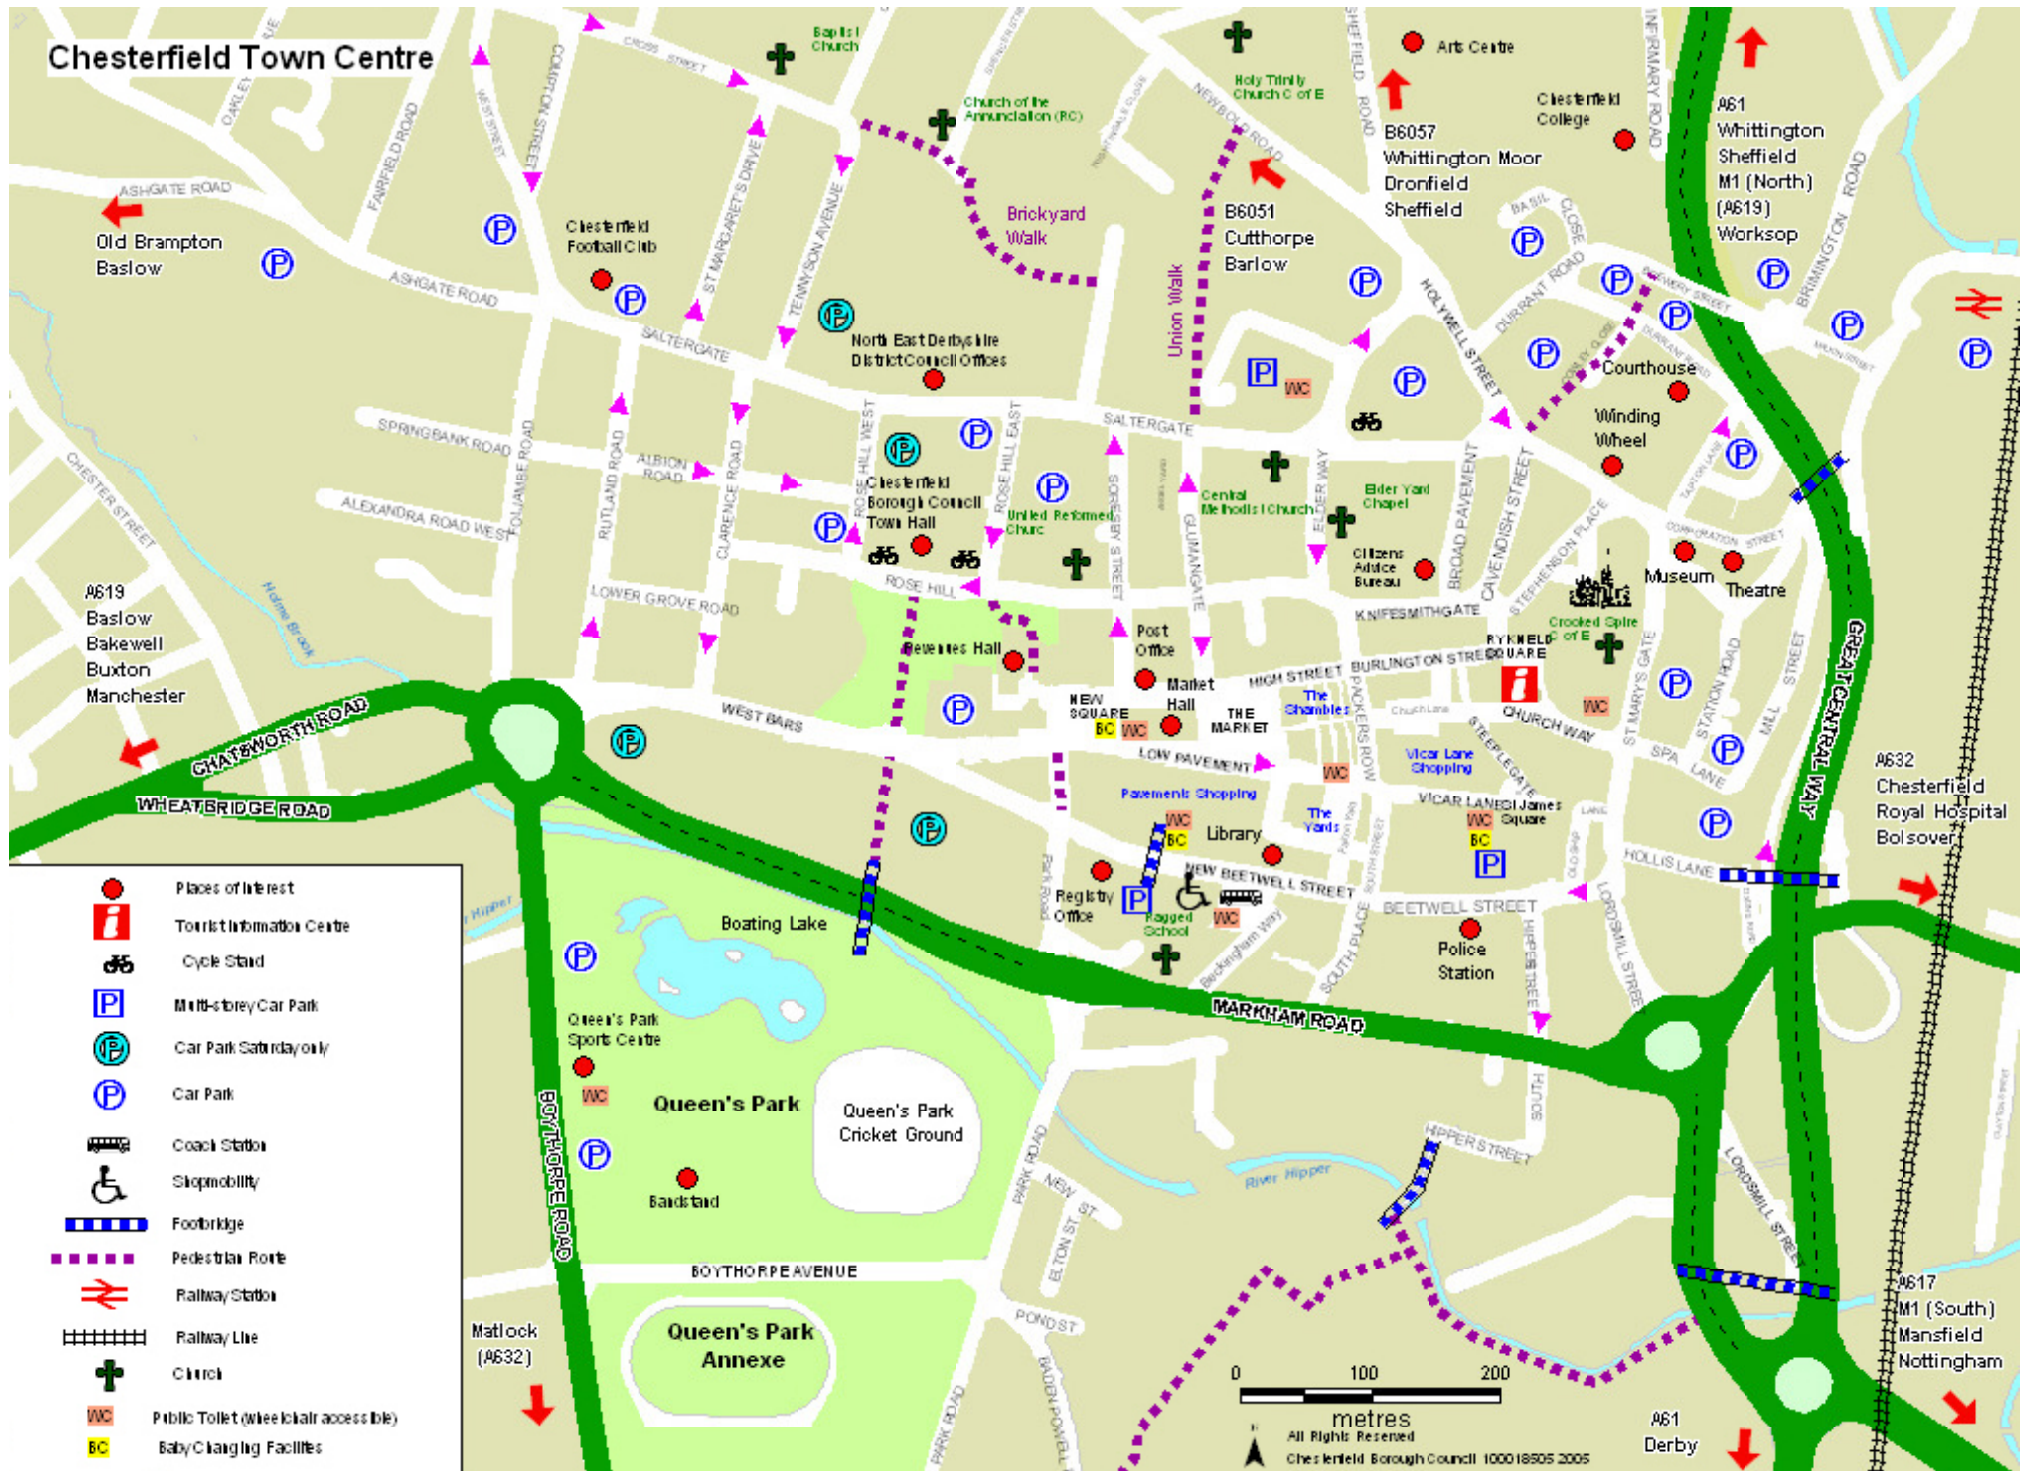

Chesterfield Town Centre

-  Places of Interest
-  Tourist Information Centre
-  Cycle Stand
-  Multi-storey Car Park
-  Car Park Saturday only
-  Car Park
-  Coach Station
-  Signpost
-  Footbridge
-  Pedestrian Route
-  Railway Station
-  Railway Line
-  Church
-  Public Toilet (wheelchair accessible)
-  Baby Changing Facilities

0 100 200
metres
All Rights Reserved
Chesterfield Borough Council 100018905 2005